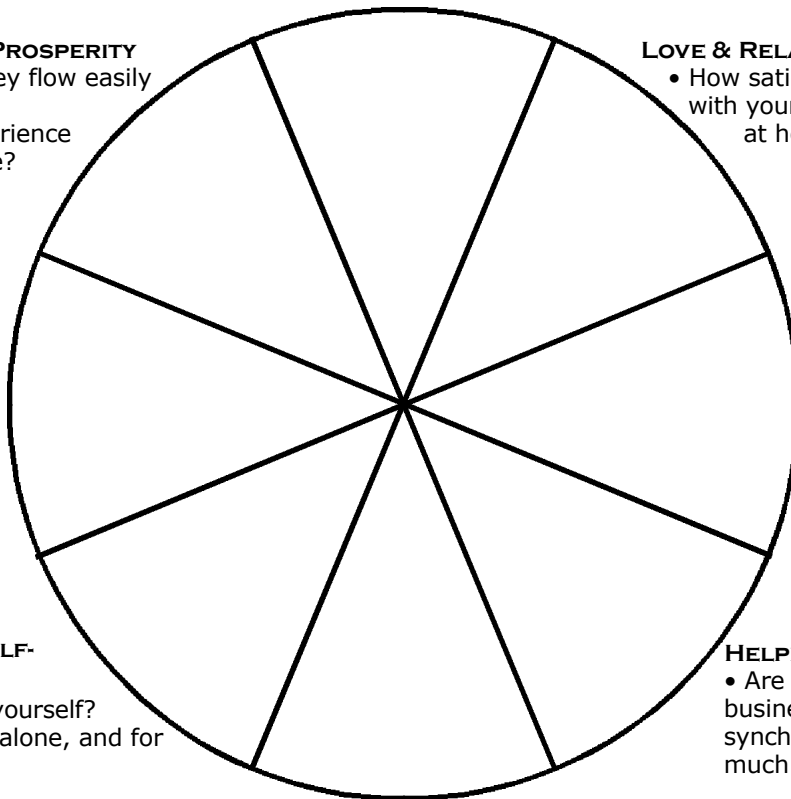

This life wheel is based on the Bagua, a tool for determining which aspects of your life are represented by different areas of your home or office.